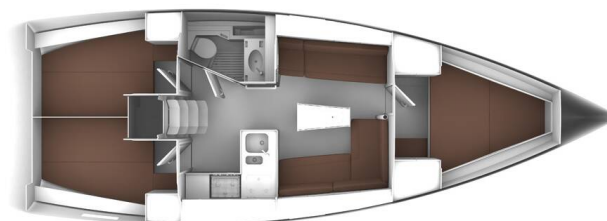

BAVARIA CRUISER 37

Lilli (2017)

Sailing yacht **Bavaria Cruiser 37 Lilli**, built in **2017** is anchored in the **Marina Vrsar, Istra, Croatia**. It has **3 cabins**, can accommodate **6 people** and has **1 toilets**. Bed linen and kitchen equipment are included in the price.