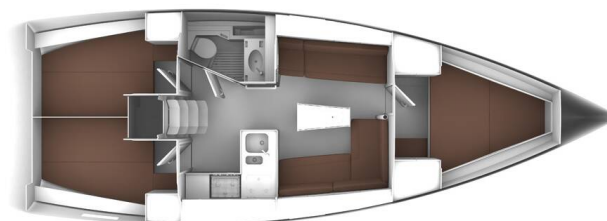

# BAVARIA CRUISER 37

Mimi (2017)

Sailing yacht **Bavaria Cruiser 37 Mimi**, built in **2017** is anchored in the **Marina Vrsar, Istra, Croatia**. It has **3 cabins**, can accommodate **6 people** and has **1 toilets**. Bed linen and kitchen equipment are included in the price.