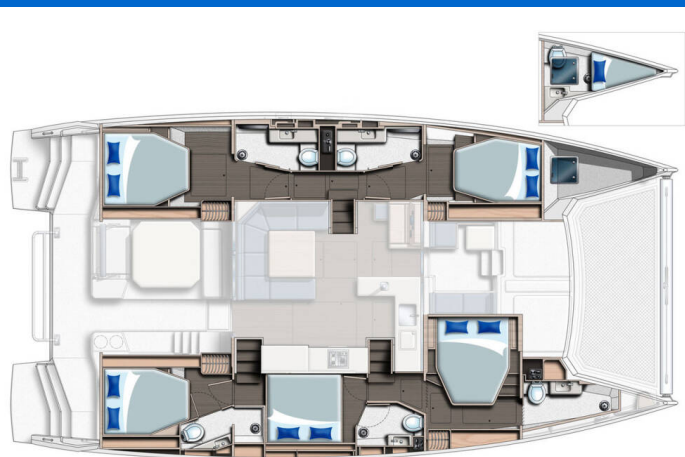

LEOPARD 50

Maria Del Mar (2024)

Catamaran Leopard 50 Maria Del Mar, built in 2024 is anchored in the Procida, Campania, Italy. It has 5 + 1 cabins, can accommodate 10 + 1 people and has 5 toilets. Bed linen and kitchen equipment are included in the price.

Maria Del Mar

Production year

2024

Length

51 ft

Cabins

5 + 1

Berths