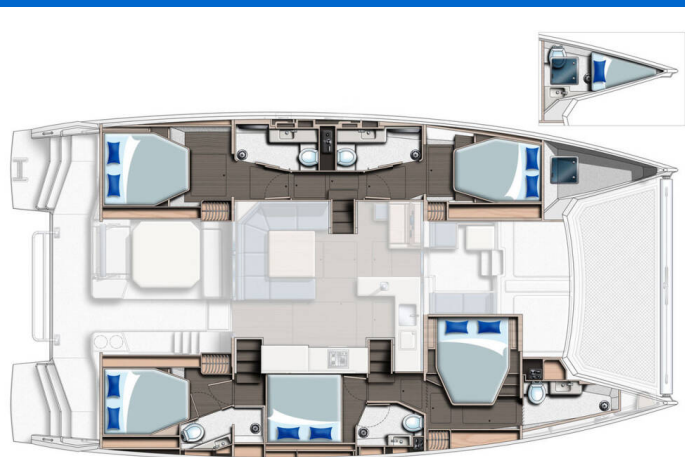

LEOPARD 50

La Suerte (2020)

Catamaran **Leopard 50 La Suerte**, built in **2020** is anchored in the **Procida, Campania, Italy**. It has **5 + 1 cabins**, can accommodate **10 + 1 + 1 people** and has **5 toilets**. Bed linen and kitchen equipment are included in the price.

La Suerte

Production year

2020

Length

51 ft

Cabins

5 + 1

Berths