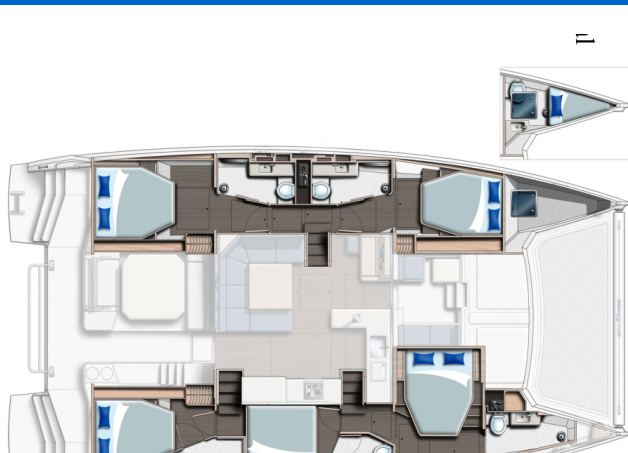

LEOPARD 50

Edoardo (2023)

Catamaran **Leopard 50 Edoardo**, built in **2023** is anchored in the **Cannigione, Sardinia, Italy**. It has **5 + 1 cabins**, can accommodate **10 + 2 people** and has **5 toilets**. Bed linen and kitchen equipment are included in the price.

Edoardo

Production year

2023

Length

51 ft

Cabins

5 + 1

Berths