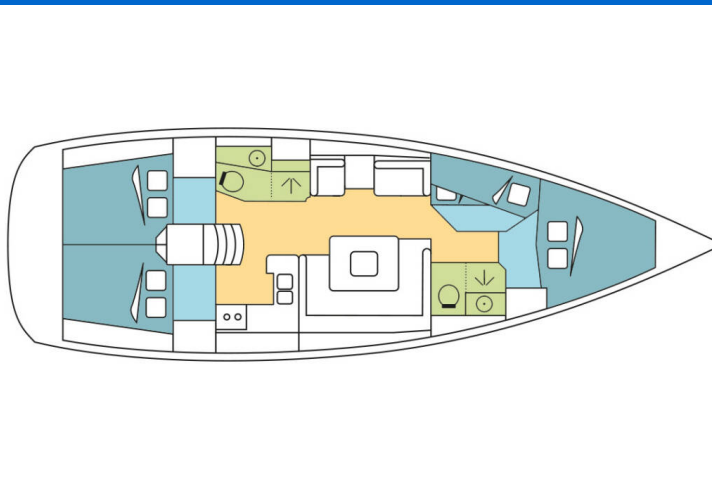

# SUN ODYSSEY 449

ZIBAL (2018)

Sailing yacht Sun Odyssey 449 ZIBAL, built in 2018 is anchored in the **St. Thomas, Compass Point Marina, US-Virgin Islands, United States Virgin Islands**. It has **4 cabins**, can accommodate **8 + 2 people** and has **2 toilets**. Bed linen and kitchen equipment are included in the price.

**ZIBAL**

Production year

**2018**

Length

**44 ft**

Cabins

**4**

Berths