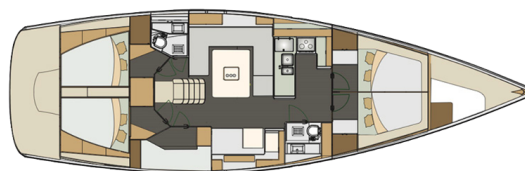

ELAN IMPRESSION 50

Vuschi (2017)

Sailing yacht **Elan Impression 50 Vuschi**, built in **2017** is anchored in the **Pula, Marina Polesana, Istra, Croatia**. It has **5 cabins**, can accommodate **10 + 2 people** and has **2 toilets**. Bed linen and kitchen equipment are included in the price.