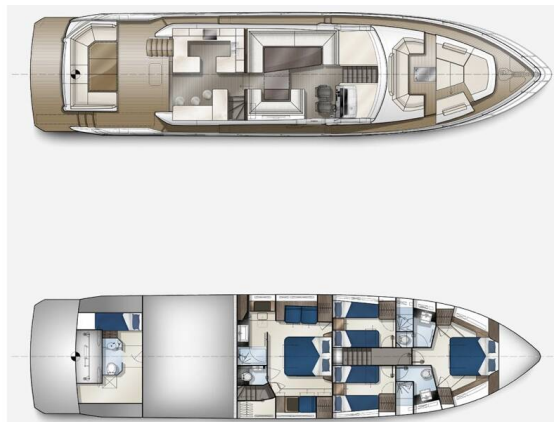

GALEON 680

Paradise (2023)

Motor yacht **Galeon 680 Paradise**, built in **2023** is anchored in the **Dubrovnik, Marina Frapa, Dubrovnik region, Croatia**. It has **5 cabins**, can accommodate **8 + 2 people** and has **3 + 1 toilets**. Bed linen and kitchen equipment are included in the price.

Paradise

Production year

2023

Length

73 ft

Cabins

5

Berths