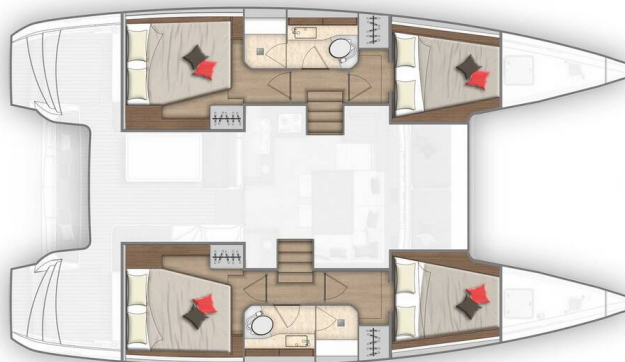

LAGOON 40

Maralyn 2 (2020)

Catamaran Lagoon 40 Maralyn 2, built in 2020 is anchored in the **Phuket, Ao Po Grand Marina, Phuket, Thailand**. It has **4 cabins**, can accommodate **8 + 2 people** and has **2 toilets**. Bed linen and kitchen equipment are included in the price.

Yacht name

Maralyn 2

Production year

2020

Length

39 ft

Cabins

4