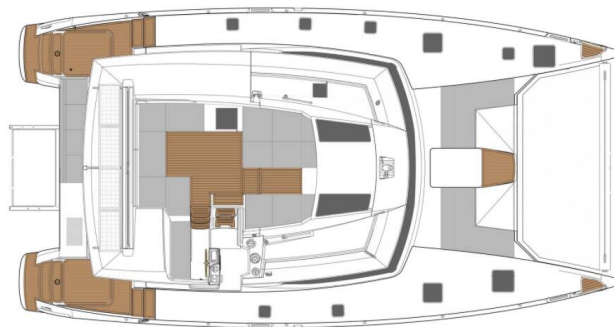

FOUNTAINE PAJOT SABA 50

Triumpho (2018)

Catamaran Fountaine Pajot Saba 50 Triumpho, built in 2018 is anchored in the **Phuket, Ao Po Grand Marina, Phuket, Thailand**. It has **5 + 1 cabins**, can accommodate **10 + 2 + 1 people** and has **6 toilets**. Bed linen and kitchen equipment are included in the price.

Triumpho

Production year

2018

Length

48 ft

Cabins

5 + 1

Berths