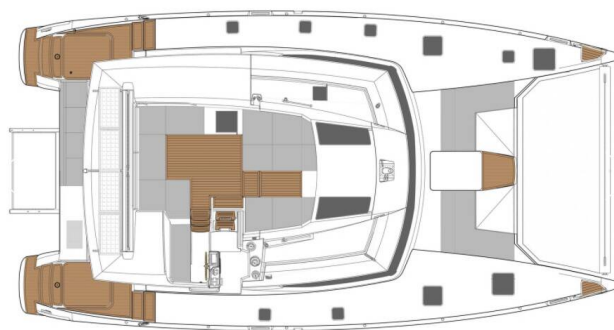

FOUNTAINE PAJOT SABA 50

Triumpho (2018)

Catamaran Fountaine Pajot Saba 50 Triumpho, built in 2018 is anchored in the **Phuket, Ao Po Grand Marina, Phuket, Thailand**. It has **5 + 1 cabins**, can accommodate **10 + 2 + 1 people** and has **6 toilets**. Bed linen and kitchen equipment are included in the price.

Triumpho

Production year

2018

Length

48 ft

Cabins

5 + 1

Berths