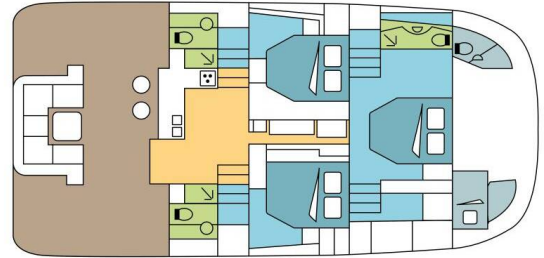

# AQUILA 44

CELEBORN\_DB2 (2019)

Power catamaran Aquila 44 CELEBORN\_DB2, built in 2019 is anchored in the **Guadeloupe, La Marina Bas du Fort, Guadeloupe, Caribbean**. It has **3 + 1 cabins**, can accommodate **6 + 2 people** and has **3 + 1 toilets**. Bed linen and kitchen equipment are included in the price.

**CELEBORN\_DB2**

Production year

**2019**

Length

**45 ft**

Cabins

**3 + 1**

Berths