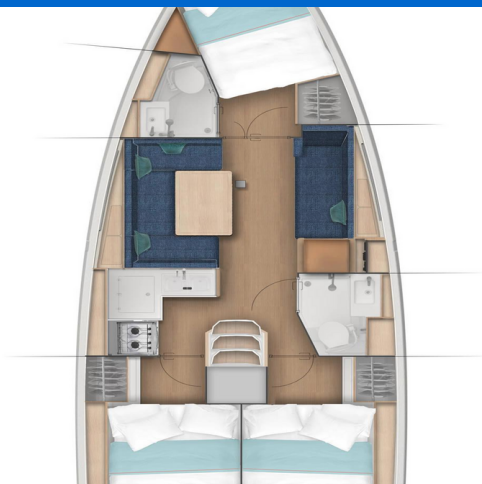

SUN ODYSSEY 380

Red Kiss (2025)

Sailing yacht Sun Odyssey 380 Red Kiss, built in 2025 is anchored in the ACI Marina Pula, Istra, Croatia. It has 3 cabins, can accommodate 6 + 2 people and has 2 toilets. Bed linen and kitchen equipment are included in the price.

Red Kiss

Production year

2025

Length

37 ft

Cabins

3

Berths