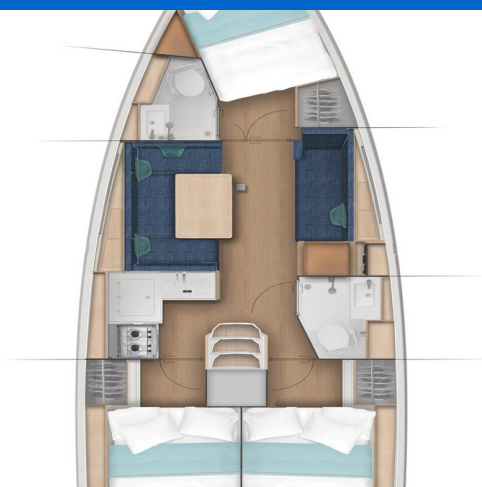

SUN ODYSSEY 380

Red Kiss (2025)

Sailing yacht Sun Odyssey 380 Red Kiss, built in 2025 is anchored in the **ACI Marina Pula, Istra, Croatia**. It has **3 cabins**, can accommodate **6 + 2 people** and has **2 toilets**. Bed linen and kitchen equipment are included in the price.

Red Kiss

Production year

2025

Length

37 ft

Cabins

3

Berths