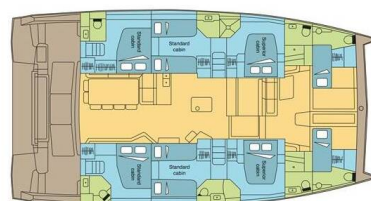

BALI 5.4

DREAM BORA (2024)

Catamaran Bali 5.4 DREAM BORA, built in 2024 is anchored in the Polynesia, Raiatea, French Polynesia, French Polynesia.

It has 6 + 2 cabins, can accommodate 12 + 2 people and has 6 + 2 toilets. Bed linen and kitchen equipment are included in the price.