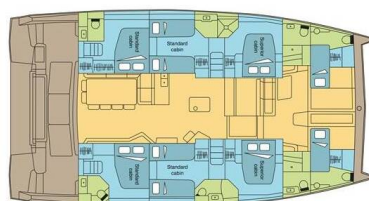

BALI 5.4

DREAM MANGAREVA (2024)

Catamaran Bali 5.4 DREAM MANGAREVA, built in 2024 is anchored in the **Polynesia, Raiatea, French Polynesia, French Polynesia**. It has **6 + 2 cabins**, can accommodate **12 + 2 people** and has **6 + 2 toilets**. Bed linen and kitchen equipment are included in the price.