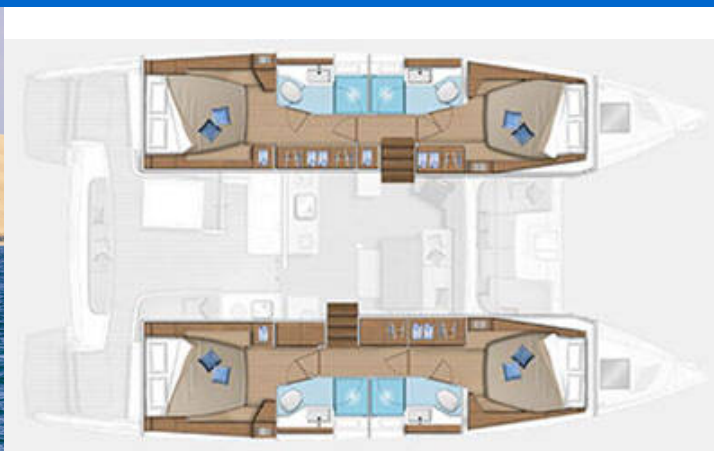

LAGOON 46

PRESTIGE (2024)

Catamaran Lagoon 46 PRESTIGE, built in 2024 is anchored in the Paleros, Ionian Islands, Greece. It has 4 + 2 cabins, can accommodate 8 + 2 people and has 4 toilets. Bed linen and kitchen equipment are included in the price.