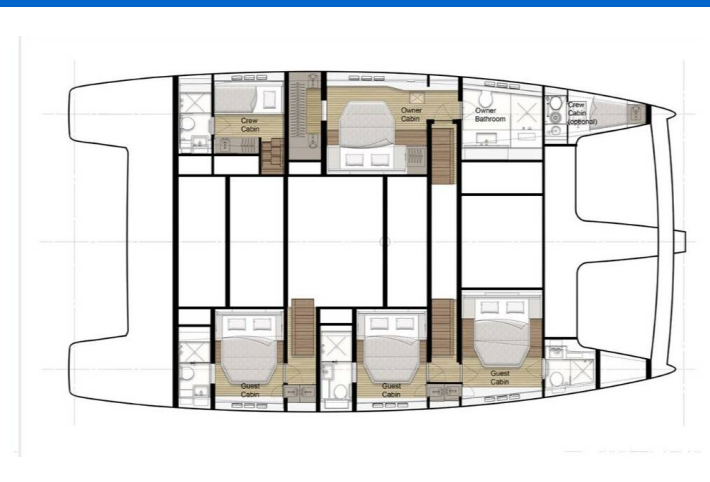

SUNREEF 60

Sinata (2019)

Catamaran Sunreef 60 Sinata, built in 2019 is anchored in the Marina Frapa, Rogoznica, Šibenik region, Croatia. It has 4 + 2 cabins, can accommodate 9 + 3 people and has 4 + 2 toilets. Bed linen and kitchen equipment are included in the price.

Sinata

Production year

2019

Length

60 ft

Cabins

4 + 2

Berths