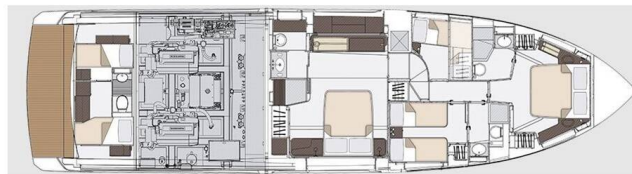

AZIMUT 68

Pangea (2024)

Luxury Charter Azimut 68 Pangea, built in 2024 is anchored in the Marina Lav - Podstrana, Split region, Croatia. It has 4 + 1 cabins, can accommodate 8 people and has 5 toilets. Bed linen and kitchen equipment are included in the price.