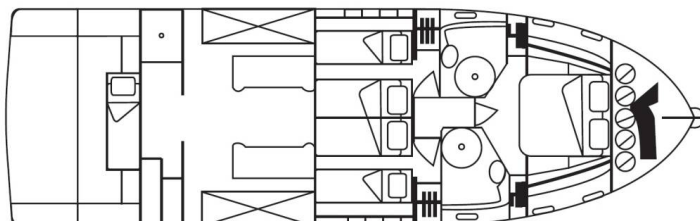

# EMINENCE X6

La Vie (2018)

Motor yacht **Eminence X6 La Vie**, built in **2018** is anchored in the **Sukosan, D-Marin Dalmacija Marina, Zadar region, Croatia**. It has **3 + 1 cabins**, can accommodate **6 + 1 people** and has **2 + 1 toilets**. Bed linen and kitchen equipment are included in the price.