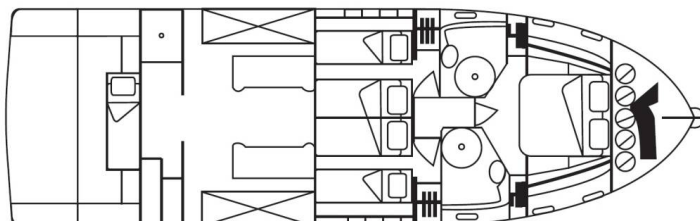

EMINENCE X6

La Vie (2018)

Motor yacht **Eminence X6 La Vie**, built in **2018** is anchored in the **Sukosan, D-Marin Dalmacija Marina, Zadar region, Croatia**. It has **3 + 1 cabins**, can accommodate **6 + 1 people** and has **2 + 1 toilets**. Bed linen and kitchen equipment are included in the price.