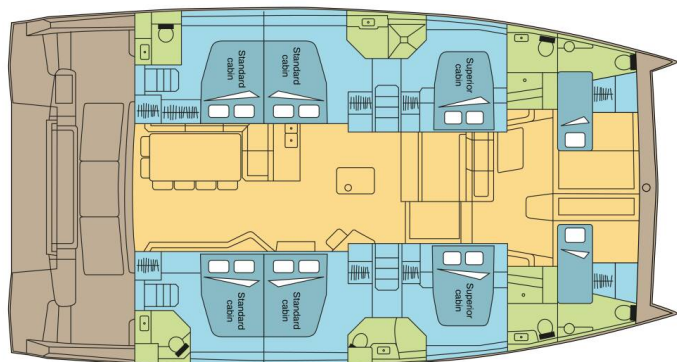

# BALI 5.4

DREAM CARRIACOU\_DB (2019)

Catamaran Bali 5.4 DREAM CARRIACOU\_DB, built in 2019 is anchored in the **BVI, Hodge's Creek Marina, British Virgin Islands, British Virgin Islands**. It has **6 + 2 cabins**, can accommodate **12 + 2 people** and has **6 + 2 toilets**. Bed linen and kitchen equipment are included in the price.