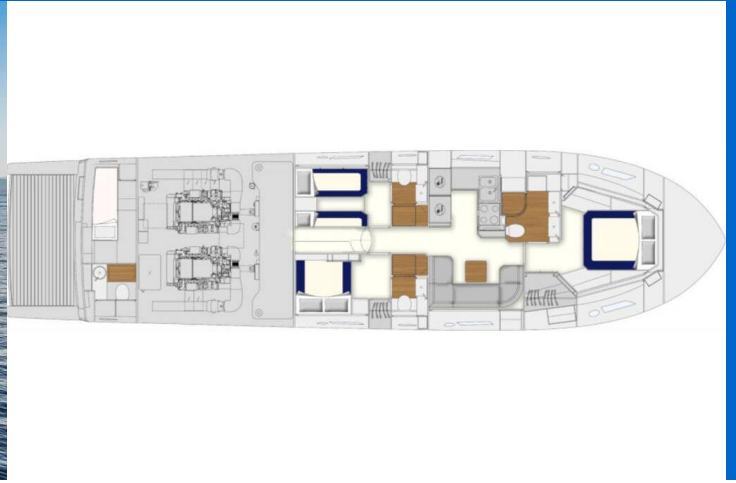

# ITAMA 62RS

Mediterranea (2023)

Luxury Charter Itama 62RS Mediterranea, built in 2023 is anchored in the **Naples, Campania, Italy**. It has **2 cabins**, can accommodate **4 people** and has **2 toilets**. Bed linen and kitchen equipment are included in the price.

## YACHT SPECIFICATIONS

Yacht Base

**Naples, Italy**

Yacht ID

**8174**

Brands

**Itama Yachts**

Yacht name

**Mediterranea**

Production year

**2023**

Length

**66 ft**

Cabins

**2**

Berths