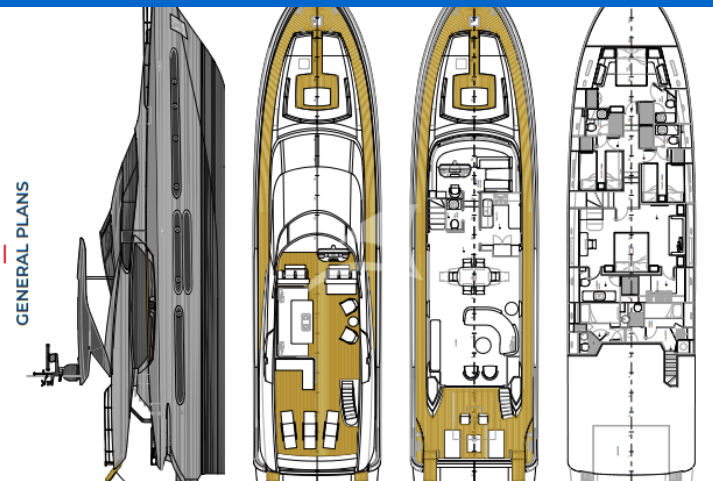

# RIZZARDI TECHNEMA 90

My Life Five II (2022)

Luxury Charter Rizzardi Technema 90 My Life Five II, built in 2022 is anchored in the **Castellammare, Marina di Stabia, Campania, Italy**. It has **4 cabins**, can accommodate **10 people** and has **4 toilets**. Bed linen and kitchen equipment are included in the price.

**My Life Five II**

Production year

**2022**

Length

**90 ft**

Cabins

**4**

Berths

**10**

WC

**4**

Engine

**1 x 2000 HP**

Fuel tank

**01**

**WEBSITE**