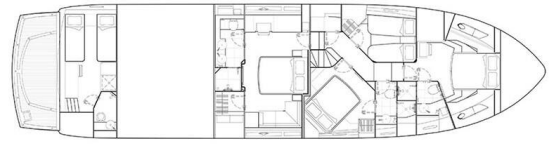

SUNSEEKER MANHATTAN 73

Goldeneye (2013)

Motor yacht Sunseeker Manhattan 73 Goldeneye, built in 2013 is anchored in the Marina Mandalina, Sibenik, Šibenik region, Croatia. It has 4 cabins, can accommodate 8 people and has 4 toilets. Bed linen and kitchen equipment are included in the price.

YACHT SPECIFICATIONS

Yacht Base

Marina Mandalina, Sibenik, Croatia

Yacht ID

8101

Brands

Sunseeker International

Yacht name

Goldeneye

Production year

2013

Length

74 ft

Cabins

4

Berths

8

WC

4

Engine

2 x 1360 HP

Fuel tank

5000 l