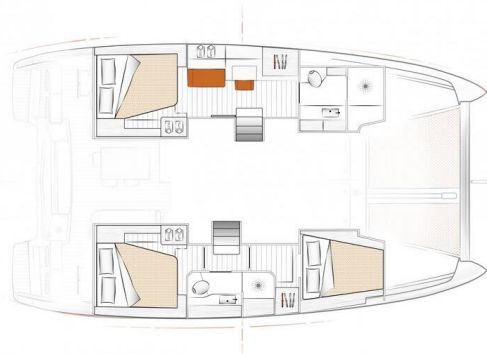

EXCESS 12

Code VII (2020)

Catamaran **Excess 12 Code VII**, built in **2020** is anchored in the **Port Olímpic de Barcelona, Catalonia, Spain**. It has **3 cabins**, can accommodate **8 + 2 people** and has **2 toilets**. Bed linen and kitchen equipment are included in the price.

Code VII

Production year

2020

Length

39 ft

Cabins

3

Berths