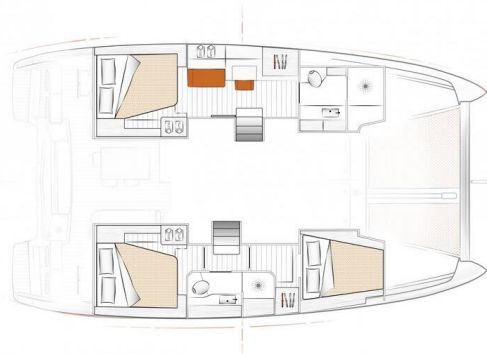

# EXCESS 12

Code VI (2020)

Catamaran **Excess 12 Code VI**, built in **2020** is anchored in the **Port Olímpic de Barcelona, Catalonia, Spain**. It has **3 cabins**, can accommodate **8 + 2 people** and has **2 toilets**. Bed linen and kitchen equipment are included in the price.