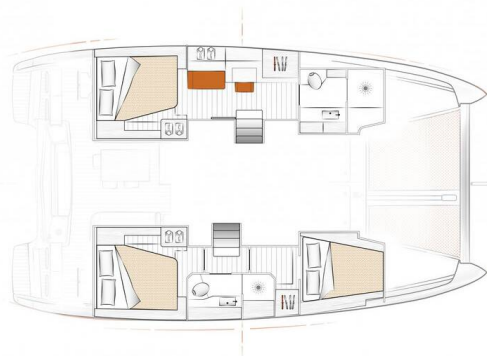

# EXCESS 12

Code VI (2020)

Catamaran **Excess 12 Code VI**, built in **2020** is anchored in the **Port Olímpic de Barcelona, Catalonia, Spain**. It has **3 cabins**, can accommodate **8 + 2 people** and has **2 toilets**. Bed linen and kitchen equipment are included in the price.

**Code VI**

Production year

**2020**

Length

**39 ft**

Cabins

**3**

Berths