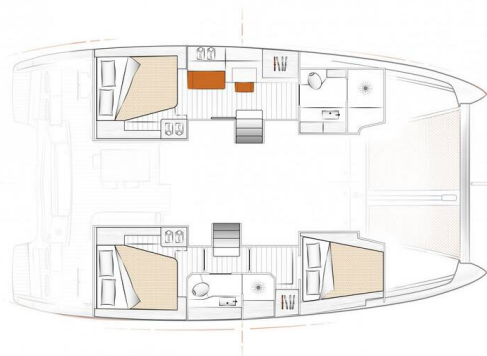

EXCESS 12

Code VI (2020)

Catamaran **Excess 12 Code VI**, built in **2020** is anchored in the **Port Olímpic de Barcelona, Catalonia, Spain**. It has **3 cabins**, can accommodate **8 + 2 people** and has **2 toilets**. Bed linen and kitchen equipment are included in the price.

Code VI

Production year

2020

Length

39 ft

Cabins

3

Berths