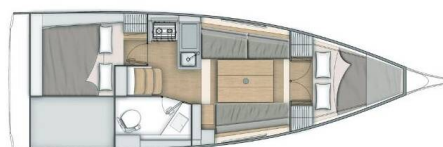

OCEANIS 30.1

Tempus II (2021)

Sailing yacht Oceanis 30.1 Tempus II, built in 2021 is anchored in the **Port Olímpic de Barcelona, Catalonia, Spain**. It has **2 cabins**, can accommodate **4 people** and has **1 toilets**. Bed linen and kitchen equipment are included in the price.

Tempus II

Production year

2021

Length

31 ft

Cabins

2

Berths