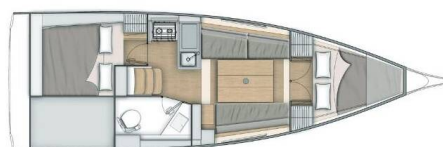

# OCEANIS 30.1

Tempus II (2021)

Sailing yacht Oceanis 30.1 Tempus II, built in 2021 is anchored in the **Port Olímpic de Barcelona, Catalonia, Spain**. It has **2 cabins**, can accommodate **4 people** and has **1 toilets**. Bed linen and kitchen equipment are included in the price.

**Tempus II**

Production year

**2021**

Length

**31 ft**

Cabins

**2**

Berths