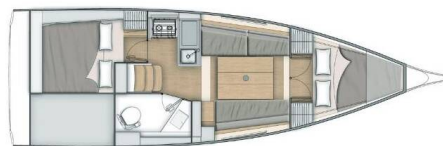

OCEANIS 30.1

Reef (2021)

Sailing yacht **Oceanis 30.1 Reef**, built in **2021** is anchored in the **Palma de Mallorca, Balearic Islands, Spain**. It has **2 cabins**, can accommodate **4 people** and has **1 toilets**. Bed linen and kitchen equipment are included in the price.

Reef

Production year

2021

Length

31 ft

Cabins

2

Berths