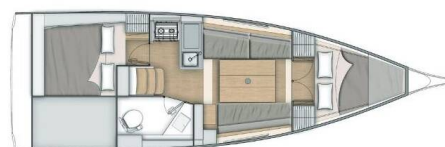

OCEANIS 30.1

Reef (2021)

Sailing yacht **Oceanis 30.1 Reef**, built in **2021** is anchored in the **Palma de Mallorca, Balearic Islands, Spain**. It has **2 cabins**, can accommodate **4 people** and has **1 toilets**. Bed linen and kitchen equipment are included in the price.

Reef

Production year

2021

Length

31 ft

Cabins

2

Berths