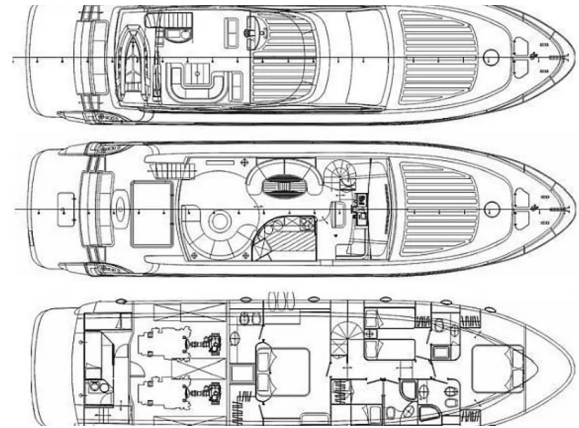

ABACUS 70

Malibu (2009)

Motor yacht **Abacus 70 Malibu**, built in **2009** is anchored in the **Marina Kastela, Split region, Croatia**. It has **4 + 1 cabins**, can accommodate **8 + 1 people** and has **4 + 1 toilets**. Bed linen and kitchen equipment are included in the price.

Malibu

Production year

2009

Length

71 ft

Cabins

4 + 1

Berths

8 + 1

WC

4 + 1

Engine

2 x 1350 HP

Fuel tank

4600 l

WEBSITE