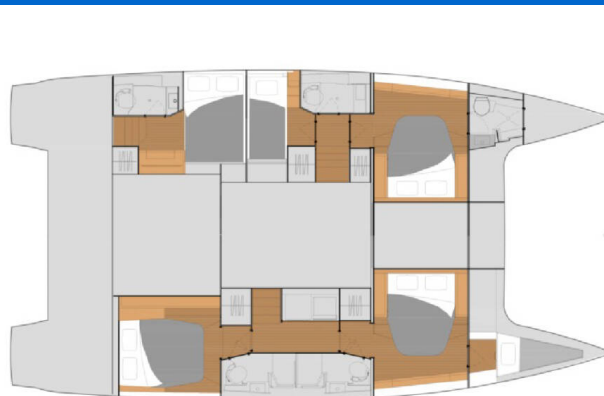

FOUNTAIN PAJOT TANNA 47

Angara (2024)

Catamaran Fountaine Pajot Tanna 47 Angara, built in 2024 is anchored in the **Marmaris Adakoy Marina, Aegean, Turkey**. It has **5 + 1 cabins**, can accommodate **10 + 1 people** and has **6 toilets**. Bed linen and kitchen equipment are included in the price.

Angara

Production year

2024

Length

46 ft

Cabins

5 + 1

Berths