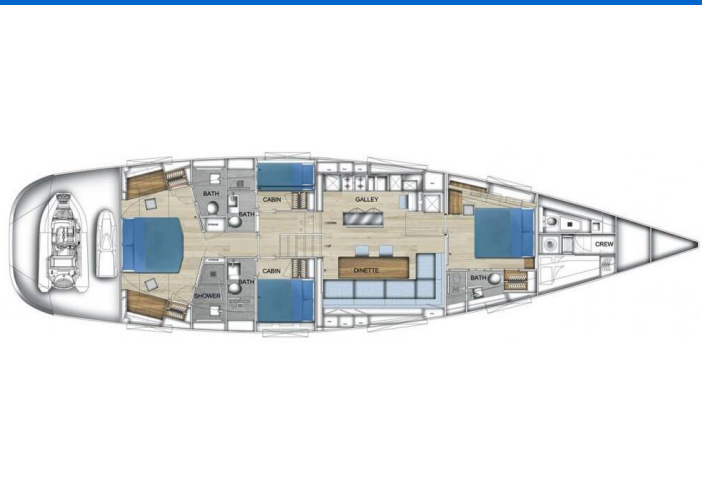

# SILENT 76

Gigreca (2014)

Luxury Charter **Silent 76 Gigreca**, built in **2014** is anchored in the **Athens, Alimos marina, Athens**

**area/Saronic/Peloponese, Greece**. It has **4 cabins**, can accommodate **8 people** and has **4 toilets**. Bed linen and kitchen equipment are included in the price.

**Gigreca**

Production year

**2014**

Length

**79 ft**

Cabins

**4**

Berths