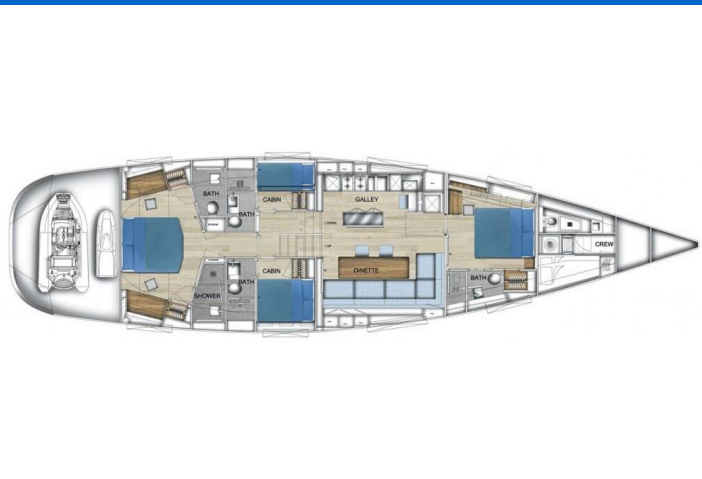

SILENT 76

Gigreca (2014)

Luxury Charter **Silent 76 Gigreca**, built in **2014** is anchored in the **Athens, Alimos marina, Athens area/Saronic/Peloponese, Greece**. It has **4 cabins**, can accommodate **8 people** and has **4 toilets**. Bed linen and kitchen equipment are included in the price.

Gigreca

Production year

2014

Length

79 ft

Cabins

4

Berths