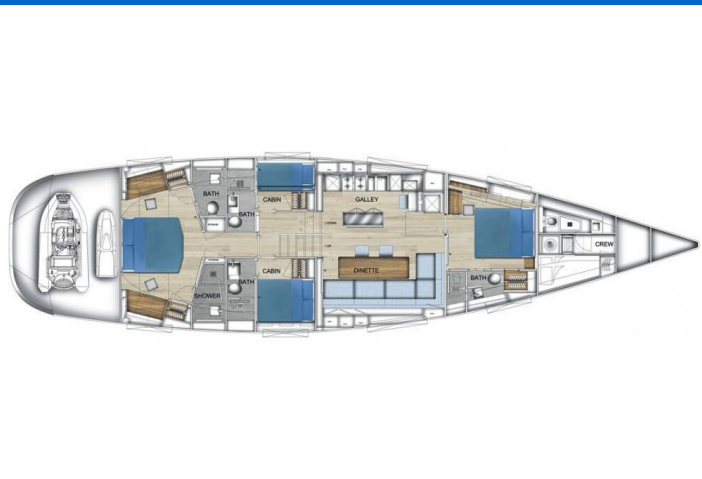

SILENT 76

Gigreca (2014)

Luxury Charter Silent 76 Gigreca, built in 2014 is anchored in the Athens, Alimos marina, Athens

area/Saronic/Peloponese, Greece. It has 4 cabins, can accommodate 8 people and has 4 toilets. Bed linen and kitchen equipment are included in the price.

Gigreca

Production year

2014

Length

79 ft

Cabins

4

Berths