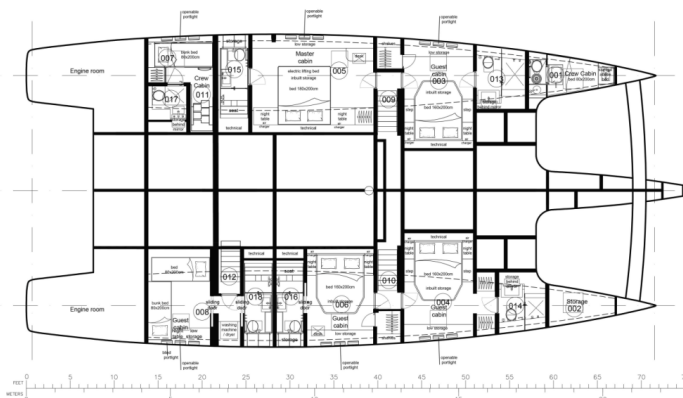

# SUNREEF 70

n + 1 (2024)

Catamaran Sunreef 70 n + 1, built in 2024 is anchored in the Marina Kastela, Split region, Croatia. It has 4 + 3 cabins, can accommodate 8 + 4 people and has 4 toilets. Bed linen and kitchen equipment are included in the price.

## YACHT SPECIFICATIONS

Yacht Base

**Marina Kastela, Croatia**

Yacht ID

**7880**

Brands

**Sunreef Yachts**

Yacht name

**n + 1**

Production year

**2024**

Length

**70 ft**

Cabins

**4 + 3**

Berths