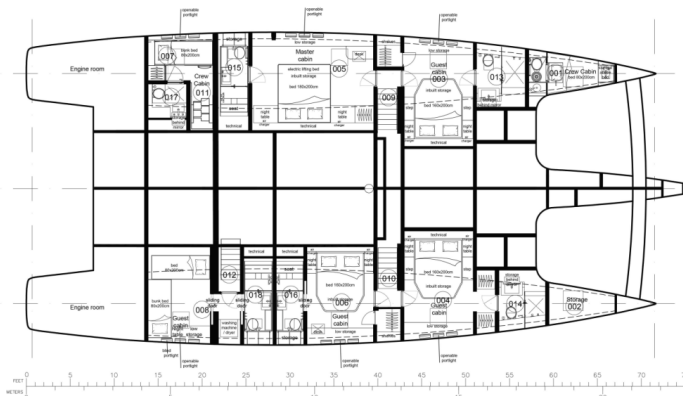

# SUNREEF 70

n + 1 (2024)

Catamaran Sunreef 70 n + 1, built in 2024 is anchored in the Marina Kastela, Split region, Croatia. It has 4 + 3 cabins, can accommodate 8 + 4 people and has 4 toilets. Bed linen and kitchen equipment are included in the price.

## YACHT SPECIFICATIONS

Yacht Base

**Marina Kastela, Croatia**

Yacht ID

**7880**

Brands

**Sunreef Yachts**

Yacht name

**n + 1**

Production year

**2024**

Length

**70 ft**

Cabins

**4 + 3**

Berths