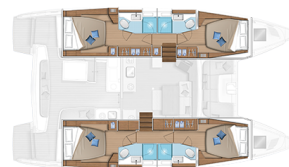

LAGOON 46

Maryna (2021)

Catamaran Lagoon 46 Maryna, built in 2021 is anchored in the Seychelles, Eden Island Marina, Mahé, Seychelles. It has 4 + 1 cabins, can accommodate 8 + 2 people and has 4 toilets. Bed linen and kitchen equipment are included in the price.