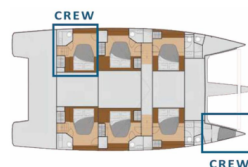

FOUNTAIN PAJOT SAMANA 59

Liberta' (2024)

Catamaran Fountaine Pajot Samana 59 Liberta', built in 2024 is anchored in the **Castellammare, Marina di Stabia, Campania, Italy**. It has **5 + 2 cabins**, can accommodate **10 + 3 people** and has **5 + 1 toilets**. Bed linen and kitchen equipment are included in the price.

YACHT SPECIFICATIONS

Yacht Base

Castellammare, Marina di Stabia, Italy

Yacht ID

7818

Brands

Fountaine Pajot

Yacht name

Liberta'

Production year

2024

Length

62 ft

Cabins

5 + 2

Berths

10 + 3

WC

5 + 1

Engine

2 x 150 HP

Fuel tank

1200 l