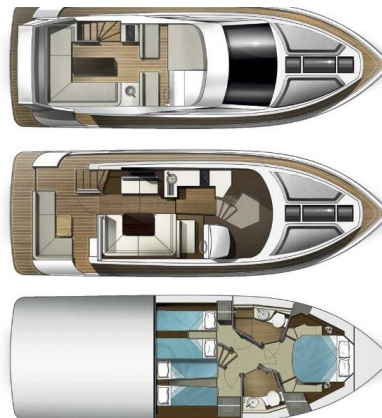

GALEON 420

Amber Blue (2022)

Motor yacht Galeon 420 Amber Blue, built in 2022 is anchored in the **Sukosan, D-Marin Dalmacija Marina, Zadar region, Croatia**. It has **3 cabins**, can accommodate **6 people** and has **2 toilets**. Bed linen and kitchen equipment are included in the price.

Amber Blue

Production year

2022

Length

43 ft

Cabins

3

Berths