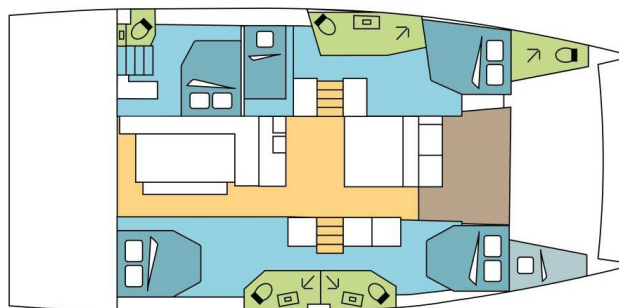

# BALI 4.6

Rendez-vous (2024)

**Catamaran Bali 4.6 Rendez-vous**, built in **2024** is anchored in the **Marina di Portisco, Sardinia, Italy**. It has **5 + 1 cabins**, can accommodate **10 + 1 people** and has **4 + 1 toilets**. Bed linen and kitchen equipment are included in the price.