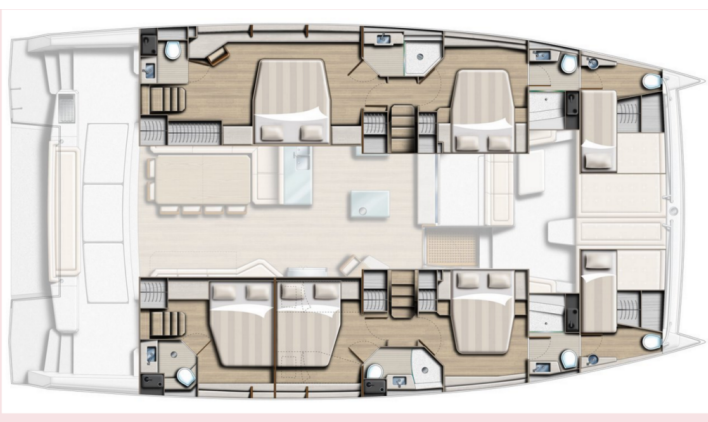

# BALI 5.4

Alfa.bm2 (2023)

Catamaran Bali 5.4 Alfa.bm2, built in 2023 is anchored in the Marina di Portisco, Sardinia, Italy. It has 5 + 2 cabins, can accommodate 10 + 2 people and has 5 + 2 toilets. Bed linen and kitchen equipment are included in the price.

**Alfa.bm2**

Production year

**2023**

Length

**55 ft**

Cabins

**5 + 2**

Berths