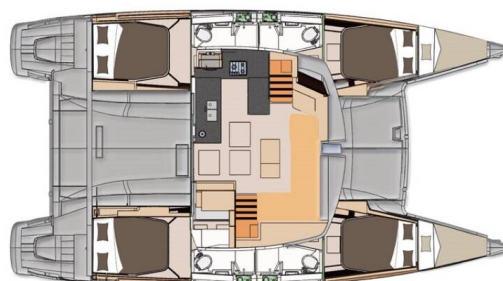

# HELIA 44

Knyps (2018)

Catamaran Helia 44 Knyps, built in 2018 is anchored in the Zanzibar, Azam Marine, Zanzibar, Tanzania. It has 4 + 2 cabins, can accommodate 8 + 2 people and has 4 toilets. Bed linen and kitchen equipment are included in the price.