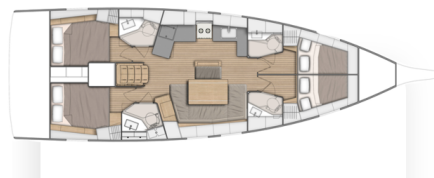

# OCEANIS 46.1

Nemo (2024)

Sailing yacht **Oceanis 46.1 Nemo**, built in **2024** is anchored in the **Pula, ACI Marina Pomer, Istra, Croatia**. It has **4 cabins**, can accommodate **8 + 2 people** and has **4 toilets**. Bed linen and kitchen equipment are included in the price.