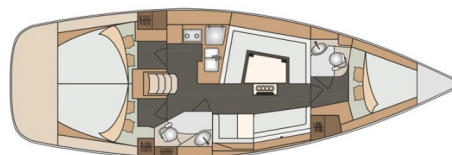

ELAN IMPRESSION 40

Tariq (2018)

Sailing yacht **Elan Impression 40 Tariq**, built in **2018** is anchored in the **Marina Tehnomont Veruda, Pula, Istra, Croatia**. It has **3 cabins**, can accommodate **6 + 2 people** and has **2 toilets**. Bed linen and kitchen equipment are included in the price.

Tariq

Production year

2018

Length

39 ft

Cabins

3

Berths