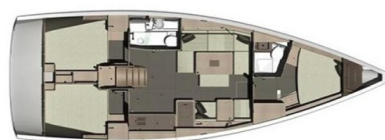

# DUFOUR 412 GL

Sea Cloud 2 (2019)

Sailing yacht Dufour 412 GL Sea Cloud 2, built in 2019 is anchored in the **Marina Tehnomont Veruda, Pula, Istra, Croatia**. It has **3 cabins**, can accommodate **6 + 2 people** and has **2 toilets**. Bed linen and kitchen equipment are included in the price.

**Sea Cloud 2**

Production year

**2019**

Length

**42 ft**

Cabins

**3**

Berths