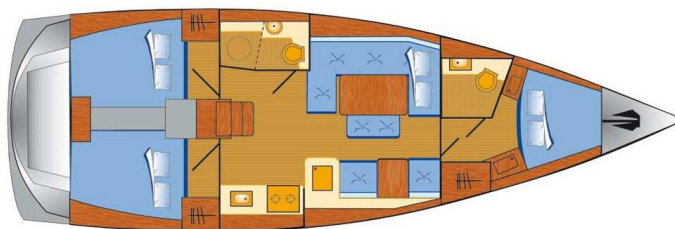

DUFOUR 412 GL

Stella (2017)

Sailing yacht Dufour 412 GL Stella, built in 2017 is anchored in the Marina Tehnomont Veruda, Pula, Istra, Croatia. It has 3 cabins, can accommodate 6 + 2 people and has 2 toilets. Bed linen and kitchen equipment are included in the price.