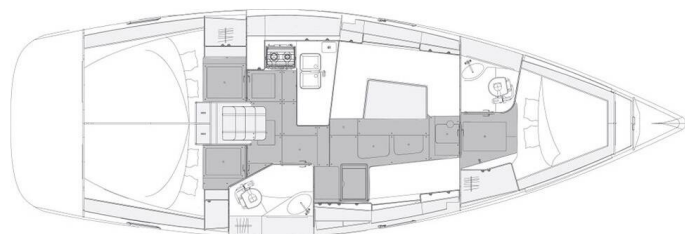

ELAN IMPRESSION 40.1

AirTime 1 (2020)

Sailing yacht Elan Impression 40.1 AirTime 1, built in 2020 is anchored in the **Marina Tehnomont Veruda, Pula, Istra, Croatia**. It has **3 cabins**, can accommodate **6 + 2 people** and has **2 toilets**. Bed linen and kitchen equipment are included in the price.

AirTime 1

Production year

2020

Length

39 ft

Cabins

3

Berths