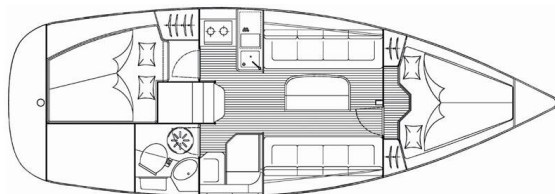

BAVARIA 30 CRUISER

Mila (2006)

Sailing yacht **Bavaria 30 Cruiser Mila**, built in **2006** is anchored in the **Marina Punat, Krk, Kvarner, Croatia**. It has **2 cabins**, can accommodate **4 + 1 people** and has **1 toilets**. Bed linen and kitchen equipment are included in the price.