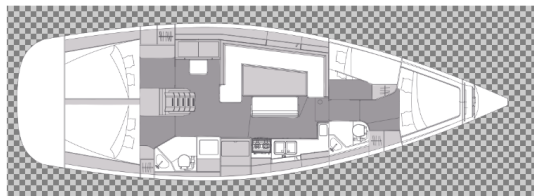

ELAN IMPRESSION 45.1

Sea Cloud 3 (2020)

Sailing yacht **Elan Impression 45.1 Sea Cloud 3**, built in **2020** is anchored in the **Pula, Marina Polesana, Istra, Croatia**. It has **4 cabins**, can accommodate **8 + 2 people** and has **2 toilets**. Bed linen and kitchen equipment are included in the price.

Sea Cloud 3

Production year

2020

Length

44 ft

Cabins

4

Berths