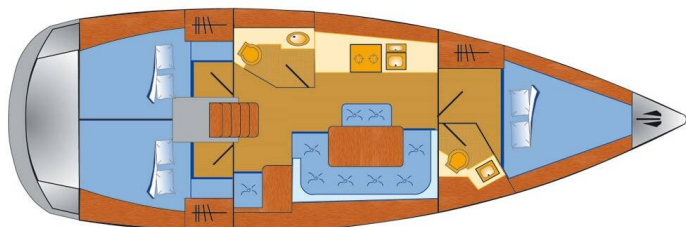

BAVARIA CRUISER 41

Raven (2016)

Sailing yacht **Bavaria Cruiser 41 Raven**, built in **2016** is anchored in the **Marina Tehnomont Veruda, Pula, Istra, Croatia**. It has **3 cabins**, can accommodate **6 + 1 people** and has **2 toilets**. Bed linen and kitchen equipment are included in the price.