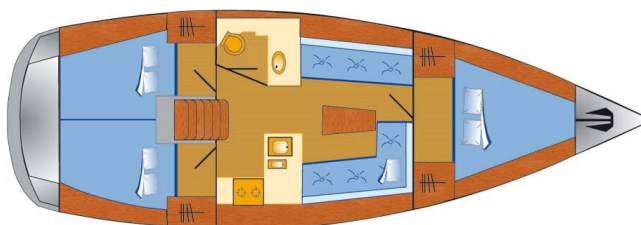

# BAVARIA CRUISER 37

Bibi (2016)

Sailing yacht **Bavaria Cruiser 37 Bibi**, built in **2016** is anchored in the **Marina Tehnomont Veruda, Pula, Istra, Croatia**. It has **3 cabins**, can accommodate **6 + 1 people** and has **1 toilets**. Bed linen and kitchen equipment are included in the price.

**Bibi**

Production year

**2016**

Length

**37 ft**

Cabins

**3**

Berths