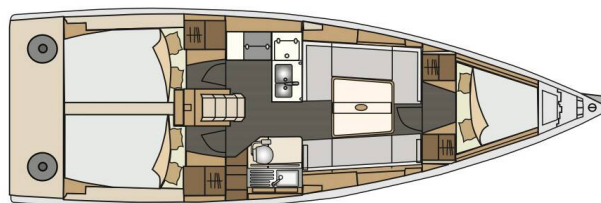

ELAN E4

Luna (2023)

Sailing yacht **Elan E4 Luna**, built in **2023** is anchored in the **Marina Tehnomont Veruda, Pula, Istra, Croatia**. It has **3 cabins**, can accommodate **6 + 2 people** and has **1 toilets**. Bed linen and kitchen equipment are included in the price.