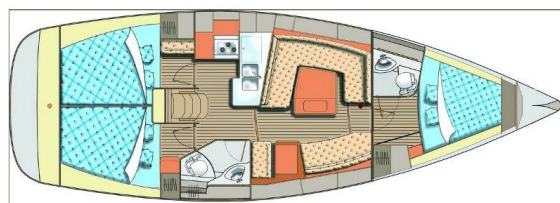

# ELAN IMPRESSION 40

Janina (2019)

Sailing yacht **Elan Impression 40 Janina**, built in **2019** is anchored in the **Pula, Marina Polesana, Istra, Croatia**. It has **3 cabins**, can accommodate **6 + 2 people** and has **2 toilets**. Bed linen and kitchen equipment are included in the price.