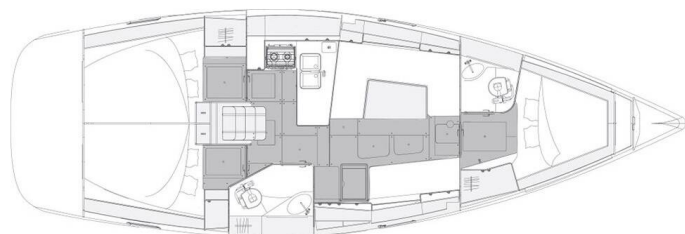

ELAN IMPRESSION 40.1

Blu (2020)

Sailing yacht Elan Impression 40.1 Blu, built in 2020 is anchored in the **Marina Tehnomont Veruda, Pula, Istra, Croatia**. It has **3 cabins**, can accommodate **6 + 2 people** and has **2 toilets**. Bed linen and kitchen equipment are included in the price.

Blu

Production year

2020

Length

39 ft

Cabins

3

Berths