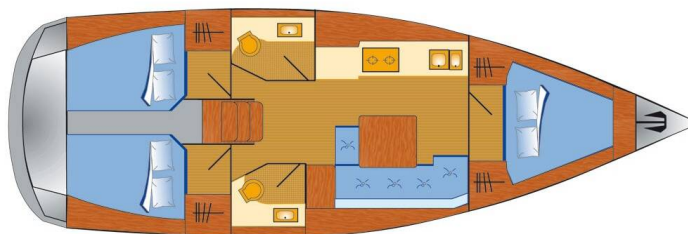

# DUFOUR 382 GL

Lotta (2017)

Sailing yacht Dufour 382 GL Lotta, built in 2017 is anchored in the Marina Tehnomont Veruda, Pula, Istra, Croatia. It has 3 cabins, can accommodate 6 + 1 people and has 2 toilets. Bed linen and kitchen equipment are included in the price.

**Lotta**

Production year

**2017**

Length

**37 ft**

Cabins

**3**

Berths