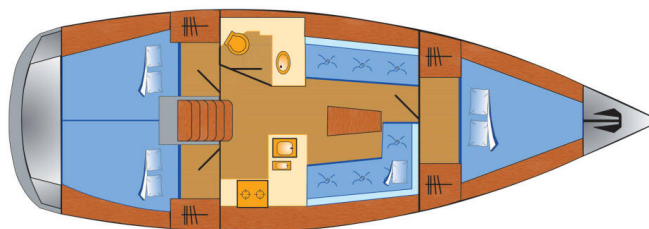

# BAVARIA CRUISER 37

Finny Ocean (2016)

Sailing yacht Bavaria Cruiser 37 Finny Ocean, built in 2016 is anchored in the Heiligenhafen, Schleswig-Holstein, Germany. It has **3 cabins**, can accommodate **6 people** and has **1 toilets**. Bed linen and kitchen equipment are included in the price.

**Finny Ocean**

Production year

**2016**

Length

**37 ft**

Cabins

**3**

Berths